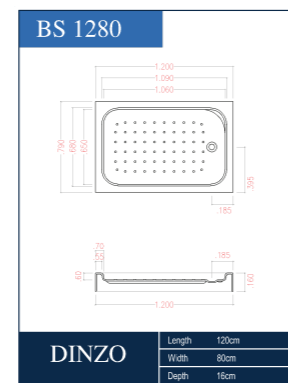

DINZO BS1280 | SIZE 120X80

DETAILS :

SHOWER TRAY MODEL BS1280 WITH 120CM LONG, 80CM WIDTH, 16CM DEPTH .THE SHOWER TRAYS COLLECTION OF OURS IS SUSTAINABLE , DURABLE AND FRESH DESIGNED. THESE SHOWER'S PANEL ARE MADE WITH SAME ACRYLIC SHEET OF THE SHOWER SO YOU COULD ENJOY FIXING IT ON TILES AT EASE. FOOT STEP DRIANGE COULD INSTALLED.

GUARANTEE: ALL OF OUR AMAZING BATHTUBS PRODUCTS COMES WITH A WHOLE 5 YEARS WARRENTY

DESCRIPTION: DINZO- THE INTIMATE ENJOYMENT IN ALL ASPECTS. THIS INTEGRATES THE BEAUTY AND LIFE INTO ONE.

COMFORT BS1291 | SIZE 120X90

DETAILS :

SHOWER TRAY MODEL BS1291 WITH 120CM LONG, 90CM WIDTH, 10.7CM DEPTH. THE SHOWER TRAYS COLLECTION OF OURS IS SUSTAINABLE , DURABLE AND FRESH DESIGNED. THESE SHOWER'S PANEL ARE MADE WITH SAME ACRYLIC SHEET OF THE SHOWER SO YOU COULD ENJOY FIXING IT ON TILES AT EASE. FOOT STEP DRIANGE COULD INSTALLED.

GUARANTEE: ALL OF OUR AMAZING BATHTUBS PRODUCTS COMES WITH A WHOLE 5 YEARS WARRENTY

DESCRIPTION: COMFORT- SHOWER TRAY PROVIDE SEAT THAT ELDERLY COULD SIT ON WHEN THEY NEED TO. OUR COLLECTION OF SHOWERTRAYS OFFERS A LOT OF SOLU-TION WHEN THE SPACE IS AT PREMIUM.