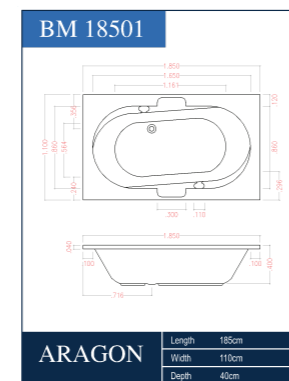

ARAGON BM18501 | SIZE 185X110

DETAILS :

RECTANGULAR BATHTUB MODEL BM18501 WITH 185CM LONG, 110CM WIDTH, 48CM DEPTH AND 97L CAPACITY THIS DESIGN IS CAPABLE TO INSTALL 2 TO 4 ACRYLIC PANEL, IRON STAND AND WATER DRIANAGE. ALONG WITH WHIRPOOL SYSTEM AND ACCESSORIES. **NOTE WHEN IRON STAND INSTALLED THE TOTAL HIGHT OF THE BATHTUB FROM THE GROUND WOULD BE 60CM.**

GUARANTEE: ALL OF OUR AMAZING BATHTUBS PRODUCTS COMES WITH A WHOLE 5 YEARS WARRENTY

DESCRIPTION: Aragon- is made with love, we know when you need something BIG and cosy. ARAGON MEANS RELAXATION.