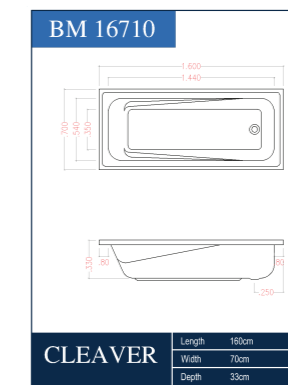

Note: this model is available with or without built in seat.

Note: this model is available with or without built in seat.