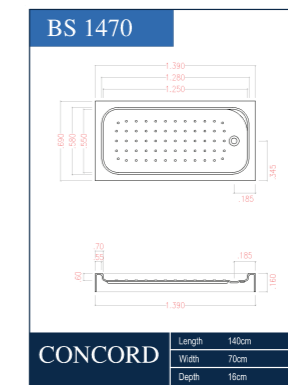

CROSS BS1370 | SIZE 130X70

DETAILS :

SHOWER TRAY MODEL BS1370 WITH 130CM LONG, 70CM WIDTH, 16CM DEPTH. THE SHOWER TRAYS COLLECTION OF OURS IS SUSTAINABLE , DURABLE AND FRESH DESIGNED. THESE SHOWER'S PANEL ARE MADE WITH SAME ACRYLIC SHEET OF THE SHOWER SO YOU COULD ENJOY FIXING IT ON TILES AT EASE. FOOT STEP DRIANGE COULD INSTALLED.

GUARANTEE: ALL OF OUR AMAZING BATHTUBS PRODUCTS COMES WITH A WHOLE 5 YEARS WARRENTY

DESCRIPTION: CROSS- ITS SURFACE ARE PURE AS DROP OF WATER AND SOFT AS SILK. ENCOURAGING YOU YOU TO SET ASIDE SOME PERSONAL TIME.

CONCORD BS1470 | SIZE 140X70

DETAILS :

SHOWER TRAY MODEL BS1470 WITH 140CM LONG, 70CM WIDTH, 16CM DEPTH. THE SHOWER TRAYS COLLECTION OF OURS IS SUSTAINABLE , DURABLE AND FRESH DESIGNED. THESE SHOWER'S PANEL ARE MADE WITH SAME ACRYLIC SHEET OF THE SHOWER SO YOU COULD ENJOY FIXING IT ON TILES AT EASE. FOOT STEP DRIANGE COULD INSTALLED.

GUARANTEE: ALL OF OUR AMAZING BATHTUBS PRODUCTS COMES WITH A WHOLE 5 YEARS WARRENTY

DESCRIPTION: CONCORD- ALWAYS ACTIVE AND FIT , RETURNING FROM GYM IS BECOMING MORE FUN THAN EVER.