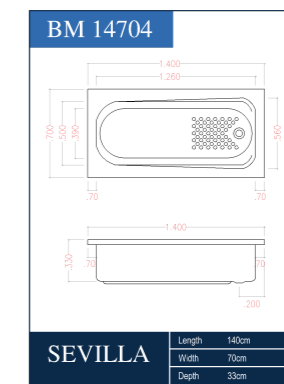

LEON BM1070 | SIZE 100X70

DETAILS :

RECTANGULAR BATHTUB MODEL BM1070 WITH 100CM LONG, 70CM WIDTH, 36CM DEPTH AND 29L CAPACITY .THIS DESIGN GOT 2 SIZES EACH SIZE IS CAPABLE TO INSTALL TWO SIDED ACRYLIC PANEL,IRON STAND AND WATER DRIANAGE. **NOTE WHEN IRON STAND INSTALLED THE TOTAL HIGHT OF THE BATHTUB FROM THE GROUND WOULD BE 60CM.**

Note: this model is available with or without built in seat.

SEVILLA BM14704 | SIZE 140X70

DETAILS :

RECTANGULAR BATHTUB MODEL BM14704 WITH 140CM LONG, 70CM WIDTH, 36CM DEPTH AND 35L CAPACITY. THIS DESIGN GOT 2 SIZES AND ALSO COME WITH SEATS,EACH SIZE IS CAPABLE TO INSTALL TWO SIDED ACRYLIC PANEL,IRON STAND AND WATER DRIANAGE. ALONG WITH WHIRPOOL SYSTEM. **NOTE WHEN IRON STAND INSTALLED THE TOTAL HIGHT OF THE BATHTUB FROM THE GROUND WOULD BE 60CM, WITH THE POSSIBILITY TO CHOOSE BETWEEN THE HEIGHT 60 CM OR 50 CM.**

Note: this model is available with or without built in seat.

DEVILLA BM1571 | SIZE 150X70

CLEAVER BM16710 | SIZE 160X70

DETAILS :

RECTANGULAR BATHTUB MODEL BM1571 WITH 150CM LONG, 70CM WIDTH, 36CM DEPTH AND 38L CAPACITY. THIS DESIGN GOT 2 SIZES AND ALSO COME WITH SEATS, EACH SIZE IS CAPABLE TO INSTALL TWO SIDED ACRYLIC PANEL, IRON STAND AND WATER DRIANAGE. ALONG WITH WHIRPOOL SYSTEM. **NOTE WHEN IRON STAND INSTALLED THE TOTAL HIGHT OF THE BATHTUB FROM THE GROUND WOULD BE 60CM, WITH THE POSSIBILITY TO CHOOSE BETWEEN THE HEIGHT 60 CM OR 50 CM.**