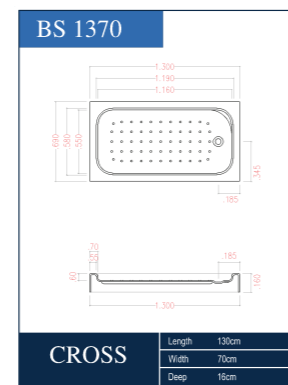

CROSS BS1370 | SIZE 130X70

DETAILS :

SHOWER TRAY MODEL BS1370 WITH 130CM LONG, 70CM WIDTH, 16CM DEPTH. THE SHOWER TRAYS COLLECTION OF OURS IS SUSTAINABLE , DURABLE AND FRESH DESIGNED. THESE SHOWER'S PANEL ARE MADE WITH SAME ACRYLIC SHEET OF THE SHOWER SO YOU COULD ENJOY FIXING IT ON TILES AT EASE. FOOT STEP DRIANGE COULD INSTALLED.

GUARANTEE: ALL OF OUR AMAZING BATHTUBS PRODUCTS COMES WITH A WHOLE 5 YEARS WARRENTY

DESCRIPTION: CROSS- ITS SURFACE ARE PURE AS DROP OF WATER AND SOFT AS SILK. ENCOURAGING YOU YOU TO SET ASIDE SOME PERSONAL TIME.

CONCORD BS1470 | SIZE 140X70

DETAILS :

SHOWER TRAY MODEL BS1470 WITH 140CM LONG, 70CM WIDTH, 16CM DEPTH. THE SHOWER TRAYS COLLECTION OF OURS IS SUSTAINABLE , DURABLE AND FRESH DESIGNED. THESE SHOWER'S PANEL ARE MADE WITH SAME ACRYLIC SHEET OF THE SHOWER SO YOU COULD ENJOY FIXING IT ON TILES AT EASE. FOOT STEP DRIANGE COULD INSTALLED.

GUARANTEE: ALL OF OUR AMAZING BATHTUBS PRODUCTS COMES WITH A WHOLE 5 YEARS WARRENTY

DESCRIPTION: CONCORD- ALWAYS ACTIVE AND FIT , RETURNING FROM GYM IS BECOMING MORE FUN THAN EVER.