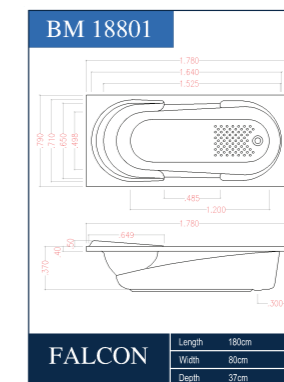

DETAILS :

RECTANGULAR BATHTUB MODEL BM18801 WITH 180CM LONG, 80CM WIDTH, 38CM DEPTH AND 61L CAPACITY .THIS IS CAPABLE TO INSTALL TWO SIDED ACRYLIC PANEL, IRON STAND AND WATER DRAINAGE. ALONG WITH WHIRLPOOL SYSTEM AND ACCESSORIES. ALSO IT COME WITH SEAT. **NOTE WHEN IRON STAND INSTALLED THE TOTAL HIGHT OF THE BATHTUB FROM THE GROUND WOULD BE 60CM.**

GUARANTEE: ALL OF OUR AMAZING BATHTUBS PRODUCTS COMES WITH A WHOLE 5 YEARS WARRENTY

DESCRIPTION: FALCON – PLAIN, FASHIONABLE, HIGH QUALITY AND ARTISTIC, THE HYGIENIC LEISURE BATHING SPACE IS MADE FINEST, THIS IS WHERE FALCON LIES.