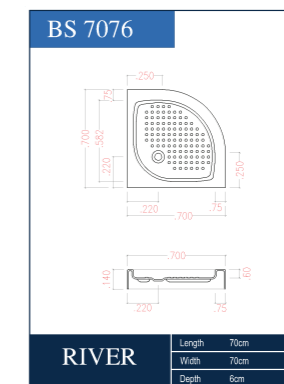

DETAILS :

SHOWER TRAY MODEL BS7076 WITH 70CM LONG, 70CM WIDTH, 6CM DEPTH. THE SHOWER TRAYS COLLECTION OF OURS IS SUSTAINABLE , DURABLE AND FRESH DESIGNED. THESE SHOWER'S PANEL ARE MADE WITH SAME ACRYLIC SHEET OF THE SHOWER SO YOU COULD ENJOY FIXING IT ON TILES AT EASE. FOOT STEP DRIANGE COULD INSTALLED.

GUARANTEE: ALL OF OUR AMAZING BATHTUBS PRODUCTS COMES WITH A WHOLE 5 YEARS WARRENTY

DESCRIPTION: RIVER- THIS PLAIN DESIGN IS THE MOST UNIQUE ATTRACTIVE DESIGN TO OUR CUSTOMERS WHO CHOSE NOT TO GO WILD.