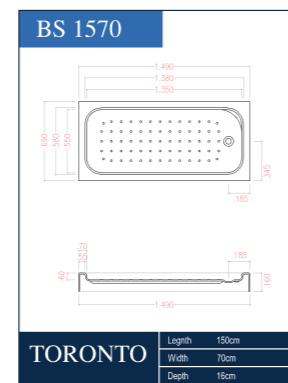

TORONTO BS1570 | SIZE 150X70

DETAILS :

SHOWER TRAY MODEL BS1570 WITH 150CM LONG, 70CM WIDTH, 16CM DEPTH. THE SHOWER TRAYS COLLECTION OF OURS IS SUSTAINABLE , DURABLE AND FRESH DESIGNED. THESE SHOWER'S PANEL ARE MADE WITH SAME ACRYLIC SHEET OF THE SHOWER SO YOU COULD ENJOY FIXING IT ON TILES AT EASE. FOOT STEP DRIANGE COULD INSTALLED.

GUARANTEE: ALL OF OUR AMAZING BATHTUBS PRODUCTS COMES WITH A WHOLE 5 YEARS WARRENTY

DESCRIPTION: TORONTO – IN THE MIDST OF OUR HECTIC LIFE AND LOUD WORLD, TORONTO CREATES AN OASIS OF LUXURY AND LET YOU RELAX WITH HOT WATER.

MONTIAL BS1670 | SIZE 160X70

DETAILS :

SHOWER TRAY MODEL BS1670 WITH 160CM LONG, 70CM WIDTH, 16CM DEPTH .THE SHOWER TRAYS COLLECTION OF OURS IS SUSTAINABLE , DURABLE AND FRESH DESIGNED. THESE SHOWER'S PANEL ARE MADE WITH SAME ACRYLIC SHEET OF THE SHOWER SO YOU COULD ENJOY FIXING IT ON TILES AT EASE. FOOT STEP DRIANGE COULD INSTALLED.

GUARANTEE: ALL OF OUR AMAZING BATHTUBS PRODUCTS COMES WITH A WHOLE 5 YEARS WARRENTY

DESCRIPTION: MONTIAL – A SHOWER TRAY THAT OFFERS THE PERFECT HARMONY OF SIMPLICITY, FUNCTIONALITY AND INOVATION IN THE BATHROOM.