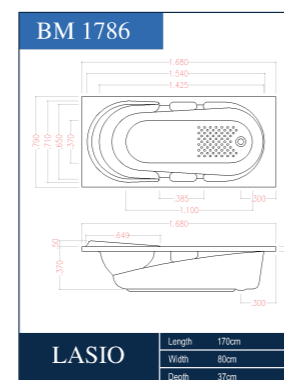

DETAILS :

RECTANGULAR BATHTUB MODEL BM1786 WITH 170CM LONG, 80CM WIDTH, 37CM DEPTH AND 50L CAPACITY. THIS DESIGN GOT 2 SIZES EACH SIZE IS CAPABLE TO INSTALL TWO SIDED ACRYLIC PANEL, IRON STAND AND WATER DRAINAGE. ALONG WITH WHIRLPOOL SYSTEM AND ACCESSORIES. **NOTE WHEN IRON STAND INSTALLED THE TOTAL HEIGHT OF THE BATHTUB FROM THE GROUND WOULD BE 60CM.**

GUARANTEE: ALL OF OUR AMAZING BATHTUBS PRODUCTS COMES WITH A WHOLE 5 YEARS WARRENTY

DESCRIPTION: Lasio – this is the new generation of bathtubs that's being designed to fit with your elegant bathroom decoration and space, definitely surprising your feels.