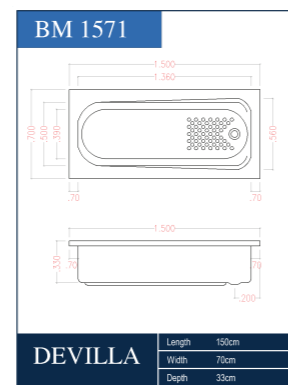

LEON BM1070 | SIZE 100X70

DETAILS :

RECTANGULAR BATHTUB MODEL BM1070 WITH 100CM LONG, 70CM WIDTH, 36CM DEPTH AND 29L CAPACITY .THIS DESIGN GOT 2 SIZES EACH SIZE IS CAPABLE TO INSTALL TWO SIDED ACRYLIC PANEL,IRON STAND AND WATER DRIANAGE. **NOTE WHEN IRON STAND INSTALLED THE TOTAL HIGHT OF THE BATHTUB FROM THE GROUND WOULD BE 60CM.**

Note: this model is available with or without built in seat.

SEVILLA BM14704 | SIZE 140X70

DETAILS :

RECTANGULAR BATHTUB MODEL BM14704 WITH 140CM LONG, 70CM WIDTH, 36CM DEPTH AND 35L CAPACITY. THIS DESIGN GOT 2 SIZES AND ALSO COME WITH SEATS,EACH SIZE IS CAPABLE TO INSTALL TWO SIDED ACRYLIC PANEL,IRON STAND AND WATER DRIANAGE. ALONG WITH WHIRPOOL SYSTEM. **NOTE WHEN IRON STAND INSTALLED THE TOTAL HIGHT OF THE BATHTUB FROM THE GROUND WOULD BE 60CM, WITH THE POSSIBILITY TO CHOOSE BETWEEN THE HEIGHT 60 CM OR 50 CM.**

Note: this model is available with or without built in seat.

DEVILLA BM1571 | SIZE 150X70

CLEAVER BM16710 | SIZE 160X70

DETAILS :

RECTANGULAR BATHTUB MODEL BM1571 WITH 150CM LONG, 70CM WIDTH, 36CM DEPTH AND 38L CAPACITY. THIS DESIGN GOT 2 SIZES AND ALSO COME WITH SEATS, EACH SIZE IS CAPABLE TO INSTALL TWO SIDED ACRYLIC PANEL, IRON STAND AND WATER DRIANAGE. ALONG WITH WHIRPOOL SYSTEM. **NOTE WHEN IRON STAND INSTALLED THE TOTAL HIGHT OF THE BATHTUB FROM THE GROUND WOULD BE 60CM, WITH THE POSSIBILITY TO CHOOSE BETWEEN THE HEIGHT 60 CM OR 50 CM.**

DETAILS :

RECTANGULAR BATHTUB MODEL BM16710 WITH 160CM LONG, 70CM WIDTH, 42CM DEPTH AND 47L CAPACITY. THIS DESIGN IS CAPABLE TO INSTALL TWO SIDED ACRYLIC PANEL, IRON STAND AND WATER DRIANAGE. ALONG WITH WHIRPOOL SYSTEM AND ACCESSORIES. **NOTE WHEN IRON STAND INSTALLED THE TOTAL HIGHT OF THE BATHTUB FROM THE GROUND WOULD BE 50CM, WITH THE POSSIBILITY TO CHOOSE BETWEEN THE HEIGHT 60 CM OR 50 CM.**