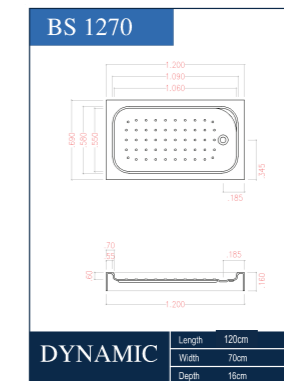

DARK BS1070 | SIZE 100X70

DETAILS :

SHOWER TRAY MODEL BS1070 WITH 100CM LONG, 70CM WIDTH, 16CM DEPTH .THE SHOWER TRAYS COLLECTION OF OURS IS SUSTAINABLE , DURABLE AND FRESH DESIGNED. THESE SHOWER'S PANEL ARE MADE WITH SAME ACRYLIC SHEET OF THE SHOWER SO YOU COULD ENJOY FIXING IT ON TILES AT EASE. FOOT STEP DRIANGE COULD INSTALLED.

GUARANTEE: ALL OF OUR AMAZING BATHTUBS PRODUCTS COMES WITH A WHOLE 5 YEARS WARRENTY

DESCRIPTION: DARK- STYLISH AND MYSTERIOUS, DON'T PLAY WITH IT JUST TAKE SHOWER AND RUN.

DYNAMIC BS1270 | SIZE 120X70

DETAILS :

SHOWER TRAY MODEL BS1270 WITH 120CM LONG, 70CM WIDTH, 16CM DEPTH THE SHOWER TRAYS COLLECTION OF OURS IS SUSTAINABLE , DURABLE AND FRESH DESIGNED. THESE SHOWER'S PANEL ARE MADE WITH SAME ACRYLIC SHEET OF THE SHOWER SO YOU COULD ENJOY FIXING IT ON TILES AT EASE. FOOT STEP DRIANGE COULD INSTALLED.

GUARANTEE: ALL OF OUR AMAZING BATHTUBS PRODUCTS COMES WITH A WHOLE 5 YEARS WARRENTY

DESCRIPTION: DYNAMIC- SPECIAL AMENITY OF LIFE, SAFE, RELIABLE, ANIT-SLIDING BOTTOM AND DESIGN ARE MORE SUITABLE FOR YOUR BATHROOM.