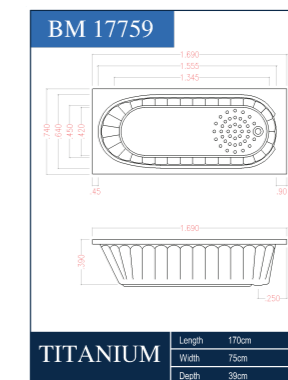

LEON BM1070 | SIZE 100X70

DETAILS :

RECTANGULAR BATHTUB MODEL BM1070 WITH 100CM LONG, 70CM WIDTH, 36CM DEPTH AND 29L CAPACITY .THIS DESIGN GOT 2 SIZES EACH SIZE IS CAPABLE TO INSTALL TWO SIDED ACRYLIC PANEL,IRON STAND AND WATER DRIANAGE. **NOTE WHEN IRON STAND INSTALLED THE TOTAL HIGHT OF THE BATHTUB FROM THE GROUND WOULD BE 60CM.**

Note: this model is available with or without built in seat.

DIAMOND BM17710 | SIZE 170X70

DETAILS :

RECTANGULAR BATHTUB MODEL BM17710 WITH 170CM LONG, 70CM WIDTH, 36CM DEPTH AND 43L CAPACITY. THIS DESIGN IS CAPABLE TO INSTALL TWO SIDED ACRYLIC PANEL, IRON STAND AND WATER DRIANAGE. A LONG WITH WHIRLPOOL SYSTEM AND ACCESSORIES. IT ALSO COMES WITH SEAT. **NOTE WHEN IRON STAND INSTALLED THE TOTAL HIGHT OF THE BATHTUB FROM THE GROUND WOULD BE 50CM, with the possibility to choose between the height 60 cm or 50 cm.**

Note: this model is available with or without built in seat.

TITANIUM BM17759 | SIZE 170X75

DETAILS :

RECTANGULAR BATHTUB MODEL BM17759 WITH 170CM LONG, 75CM WIDTH, 36CM DEPTH AND 49L CAPACITY. THIS DESIGN GOT 2 SIZES EACH SIZE IS CAPABLE TO INSTALL TWO SIDED ACRYLIC PANEL, IRON STAND AND WATER DRIANAGE. ALONG WITH WHIRLPOOL SYSTEM AND ACCESSORIES. **NOTE WHEN IRON STAND INSTALLED THE TOTAL HIGHT OF THE BATHTUB FROM THE GROUND WOULD BE 60CM.**

Note: this model is available with or without built in seat.

LASIO BM1786 | SIZE 170X80

FALCON BM18801 | SIZE 180X80

DETAILS :

RECTANGULAR BATHTUB MODEL BM1786 WITH 170CM LONG, 80CM WIDTH, 37CM DEPTH AND 50L CAPACITY. THIS DESIGN GOT 2 SIZES EACH SIZE IS CAPABLE TO INSTALL TWO SIDED ACRYLIC PANEL, IRON STAND AND WATER DRAINAGE. ALONG WITH WHIRLPOOL SYSTEM AND ACCESSORIES. **NOTE WHEN IRON STAND INSTALLED THE TOTAL HEIGHT OF THE BATHTUB FROM THE GROUND WOULD BE 60CM.**