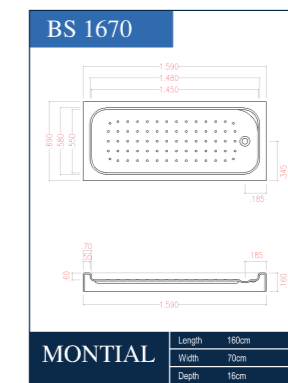

DETAILS :

SHOWER TRAY MODEL BS1670 WITH 160CM LONG, 70CM WIDTH, 16CM DEPTH .THE SHOWER TRAYS COLLECTION OF OURS IS SUSTAINABLE , DURABLE AND FRESH DESIGNED. THESE SHOWER'S PANEL ARE MADE WITH SAME ACRYLIC SHEET OF THE SHOWER SO YOU COULD ENJOY FIXING IT ON TILES AT EASE. FOOT STEP DRIANGE COULD INSTALLED.

GUARANTEE: ALL OF OUR AMAZING BATHTUBS PRODUCTS COMES WITH A WHOLE 5 YEARS WARRENTY

DESCRIPTION: MONTIAL – A SHOWER TRAY THAT OFFERS THE PERFECT HARMONY OF SIMPLICITY, FUNCTIONALITY AND INOVATION IN THE BATHROOM.