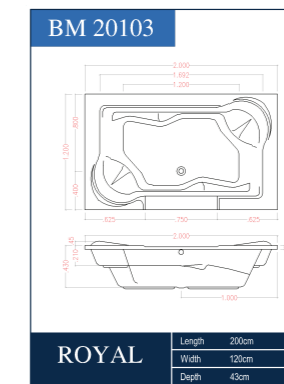

Note: this model is available with or without built in seat.

RECTANGULAR BATHTUB MODEL BM20101 WITH 200CM LONG, 120CM WIDTH, 47CM DEPTH AND 108L CAPACITY . THIS DESIGN IS CAPABLE TO INSTALL 2 TO 4 ACRYLIC PANEL,IRON STAND AND WATER DRIANAGE. ALONG WITH WHIRPOOL SYSTEM AND ACCESSORIES. **NOTE WHEN IRON STAND INSTALLED THE TOTAL HIGHT OF THE BATHTUB FROM THE GROUND WOULD BE 60CM.**

GUARANTEE: ALL OF OUR AMAZING BATHTUBS PRODUCTS COMES WITH A WHOLE 5 YEARS WARRENTY

DESCRIPTION: ROYAL- IS LIKE GODZILLA OF THE BATHROOMS, BUT IF YOU ADD WHIRPOOL SYSTEM TO IT YOU WOULD EXPERIENCE ONE OF LIFE TIME RELAXATION.