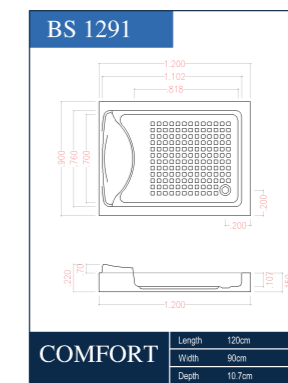

DINZO BS1280 | SIZE 120X80

DETAILS :

SHOWER TRAY MODEL BS1280 WITH 120CM LONG, 80CM WIDTH, 16CM DEPTH .THE SHOWER TRAYS COLLECTION OF OURS IS SUSTAINABLE , DURABLE AND FRESH DESIGNED. THESE SHOWER'S PANEL ARE MADE WITH SAME ACRYLIC SHEET OF THE SHOWER SO YOU COULD ENJOY FIXING IT ON TILES AT EASE. FOOT STEP DRIANGE COULD INSTALLED.

GUARANTEE: ALL OF OUR AMAZING BATHTUBS PRODUCTS COMES WITH A WHOLE 5 YEARS WARRENTY

DESCRIPTION: DINZO- THE INTIMATE ENJOYMENT IN ALL ASPECTS. THIS INTEGRATES THE BEAUTY AND LIFE INTO ONE.

COMFORT BS1291 | SIZE 120X90

DETAILS :

SHOWER TRAY MODEL BS1291 WITH 120CM LONG, 90CM WIDTH, 10.7CM DEPTH. THE SHOWER TRAYS COLLECTION OF OURS IS SUSTAINABLE , DURABLE AND FRESH DESIGNED. THESE SHOWER'S PANEL ARE MADE WITH SAME ACRYLIC SHEET OF THE SHOWER SO YOU COULD ENJOY FIXING IT ON TILES AT EASE. FOOT STEP DRIANGE COULD INSTALLED.

GUARANTEE: ALL OF OUR AMAZING BATHTUBS PRODUCTS COMES WITH A WHOLE 5 YEARS WARRENTY

DESCRIPTION: COMFORT- SHOWER TRAY PROVIDE SEAT THAT ELDERLY COULD SIT ON WHEN THEY NEED TO. OUR COLLECTION OF SHOWERTRAYS OFFERS A LOT OF SOLU-TION WHEN THE SPACE IS AT PREMIUM.