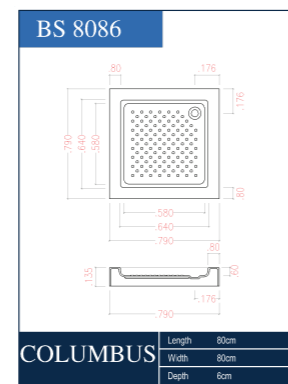

COLUMBUS BS8086 | SIZE 80X80

DETAILS :

SHOWER TRAY MODEL BS8086 WITH 80CM LONG, 80CM WIDTH, 6CM DEPTH. THE SHOWER TRAYS COLLECTION OF OURS IS SUSTAINABLE, DURABLE AND FRESH DESIGNED. THESE SHOWER'S PANEL ARE MADE WITH SAME ACRYLIC SHEET OF THE SHOWER SO YOU COULD ENJOY FIXING IT ON TILES AT EASE. FOOT STEP DRIANGE COULD INSTALLED.

GUARANTEE: ALL OF OUR AMAZING BATHTUBS PRODUCTS COMES WITH A WHOLE 5 YEARS WARRENTY

DESCRIPTION: DYALOO- OFFERS THREE DIFFERENT SIZE 80*80CM AND 90*90CM. YOU CAN CHOOSE WHATEVER SIZE THAT WOULD FITS YOUR NEED WHEN THE SPACE IS AT PREMIUM. ITS DESIGN IS VERY UNIQUE WHICH LED OUR MANAGER FIX ONE AT HIS OWN HOUSE.