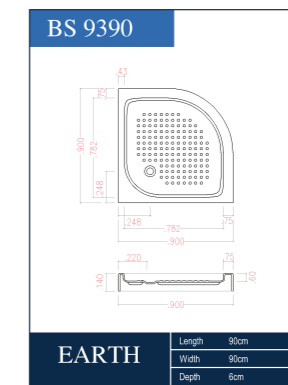

DETAILS :

SHOWER TRAY MODEL BS9390 WITH 90CM LONG, 90CM WIDTH, 6CM DEPTH. THE SHOWER TRAYS COLLECTION OF OURS IS SUSTAINABLE , DURABLE AND FRESH DESIGNED. THESE SHOWER'S PANEL ARE MADE WITH SAME ACRYLIC SHEET OF THE SHOWER SO YOU COULD ENJOY FIXING IT ON TILES AT EASE. FOOT STEP DRIANGE COULD INSTALLED.

GUARANTEE: ALL OF OUR AMAZING BATHTUBS PRODUCTS COMES WITH A WHOLE 5 YEARS WARRENTY

DESCRIPTION: EARTH- ITS TIME TO GET YOUR MORNING REFRESHING SHOWER WHICH WILL BOOST YOUR BLOOD CIRCULATION, AND LET YOU FEEL HAPPY ALL THE WAY TO THE OFFICE, ENJOY EARTH.