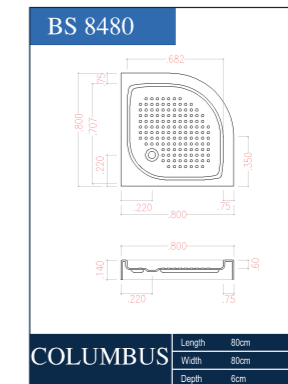

COLUMBUS BS8086 | SIZE 80X80

DETAILS :

SHOWER TRAY MODEL BS8086 WITH 80CM LONG, 80CM WIDTH, 6CM DEPTH. THE SHOWER TRAYS COLLECTION OF OURS IS SUSTAINABLE, DURABLE AND FRESH DESIGNED. THESE SHOWER'S PANEL ARE MADE WITH SAME ACRYLIC SHEET OF THE SHOWER SO YOU COULD ENJOY FIXING IT ON TILES AT EASE. FOOT STEP DRIANGE COULD INSTALLED.

GUARANTEE: ALL OF OUR AMAZING BATHTUBS PRODUCTS COMES WITH A WHOLE 5 YEARS WARRENTY

DESCRIPTION: DYALOO- OFFERS THREE DIFFERENT SIZE 80*80CM AND 90*90CM. YOU CAN CHOOSE WHATEVER SIZE THAT WOULD FITS YOUR NEED WHEN THE SPACE IS AT PREMIUM. ITS DESIGN IS VERY UNIQUE WHICH LED OUR MANAGER FIX ONE AT HIS OWN HOUSE.

COLUMBUS BS8480 | SIZE 80X80

DETAILS :

SHOWER TRAY MODEL BS8480 WITH 80CM LONG, 80CM WIDTH, 6CM DEPTH. THE SHOWER TRAYS COLLECTION OF OURS IS SUSTAINABLE, DURABLE AND FRESH DESIGNED. THESE SHOWER'S PANEL ARE MADE WITH SAME ACRYLIC SHEET OF THE SHOWER SO YOU COULD ENJOY FIXING IT ON TILES AT EASE. FOOT STEP DRIANGE COULD INSTALLED.

GUARANTEE: ALL OF OUR AMAZING BATHTUBS PRODUCTS COMES WITH A WHOLE 5 YEARS WARRENTY

DESCRIPTION: CHIKERD- SIMPLE AND BEDDED WITH LINES WHICH WILL MAKE YOUR SHOWER MORE SAFELY. YOU WILL LOVE IT.