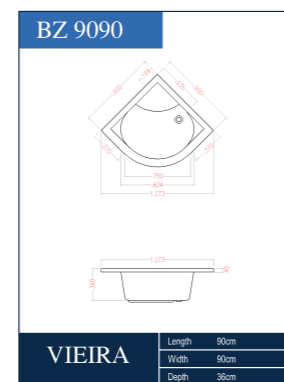

DETAILS :

CORNER BATHTUB MODEL BZ9090 WITH 90CM LONG, 90CM WIDTH, 36CM DEPTH AND 27L CAPACITY .THIS DESIGN IS CAPABLE TO INSTALL ONE SHORT CURVED STEEFOOT FIBERGLASS PANEL, IRON STAND AND WATER DRIANAGE.ITS SHOWER TRAY MORE THAN A BATHTUB. **NOTE WHEN IRON STAND INSTALLED THE TOTAL HIGHT OF THE BATHTUB FROM THE GROUND WOULD BE 60CM.**

GUARANTEE: ALL OF OUR AMAZING BATHTUBS PRODUCTS COMES WITH A WHOLE 5 YEARS WARRENTY

DESCRIPTION: VIEIRA- WHERE SPACE IS AT PREMIUM, AND THE NEED FOR DEPTH, VIEIRA WOULD FIT IN SO EASILY AND ELEGANTLY. AND SAFE YOUR DAY.