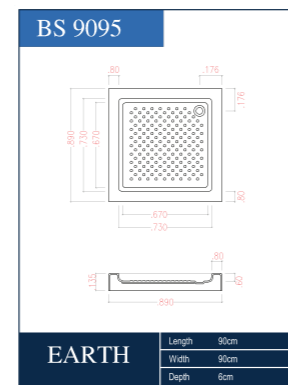

EARTH BS9095 | SIZE 90X90

DETAILS :

SHOWER TRAY MODEL BS9095 WITH 90CM LONG, 90CM WIDTH, 6CM DEPTH. THE SHOWER TRAYS COLLECTION OF OURS IS SUSTAINABLE , DURABLE AND FRESH DESIGNED. THESE SHOWER'S PANEL ARE MADE WITH SAME ACRYLIC SHEET OF THE SHOWER SO YOU COULD ENJOY FIXING IT ON TILES AT EASE. FOOT STEP DRIANGE COULD INSTALLED.

GUARANTEE: ALL OF OUR AMAZING BATHTUBS PRODUCTS COMES WITH A WHOLE 5 YEARS WARRENTY

DESCRIPTION: EARTH- OFFERS SIZE 90*90CM. WHEN THE SPACE IS AT PREMIUM. ITS DESIGN IS VERY UNIQUE WHICH LED OUR MANAGER FIX ONE AT HIS OWN HOUSE.

EARTH BS9390 | SIZE 90X90

DETAILS :

SHOWER TRAY MODEL BS9390 WITH 90CM LONG, 90CM WIDTH, 6CM DEPTH. THE SHOWER TRAYS COLLECTION OF OURS IS SUSTAINABLE , DURABLE AND FRESH DESIGNED. THESE SHOWER'S PANEL ARE MADE WITH SAME ACRYLIC SHEET OF THE SHOWER SO YOU COULD ENJOY FIXING IT ON TILES AT EASE. FOOT STEP DRIANGE COULD INSTALLED.

GUARANTEE: ALL OF OUR AMAZING BATHTUBS PRODUCTS COMES WITH A WHOLE 5 YEARS WARRENTY

DESCRIPTION: EARTH- ITS TIME TO GET YOUR MORNING REFRESHING SHOWER WHICH WILL BOOST YOUR BLOOD CIRCULATION, AND LET YOU FEEL HAPPY ALL THE WAY TO THE OFFICE, ENJOY EARTH.