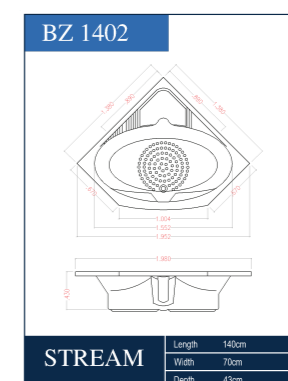

DETAILS :

CORNER BATHTUB MODEL BZ1402 WITH 140CM LONG, 140CM WIDTH, 43CM DEPTH AND 85L CAPACITY .THIS DESIGN IS CAPABLE TO INSTALL ONE LONG CURVED FIBERGLASS PANEL,IRON STAND AND WATER DRIANAGE. ALONG WITH WHIRPOOL SYSTEM AND ACCESSORIES. **NOTE WHEN IRON STAND INSTALLED THE TOTAL HIGHT OF THE BATHTUB FROM THE GROUND WOULD BE 60CM.**

GUARANTEE: ALL OF OUR AMAZING BATHTUBS PRODUCTS COMES WITH A WHOLE 5 YEARS WARRENTY

DESCRIPTION: FARONI- IS INSPIRED FROM ANCIENT PHARAONIC CIVILIZATION. ADDING UP TO AN OVERALL SENSE OF ELEGANCE.