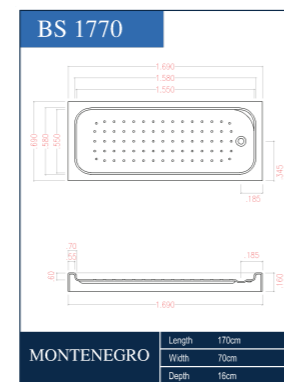

MONTENEGRO BS1770 | SIZE 170X70

DETAILS :

SHOWER TRAY MODEL BS1770 WITH 170CM LONG, 70CM WIDTH, 16CM DEPTH .THE SHOWER TRAYS COLLECTION OF OURS IS SUSTAINABLE , DURABLE AND FRESH DESIGNED. THESE SHOWER'S PANEL ARE MADE WITH SAME ACRYLIC SHEET OF THE SHOWER SO YOU COULD ENJOY FIXING IT ON TILES AT EASE. FOOT STEP DRIANGE COULD INSTALLED.

GUARANTEE: ALL OF OUR AMAZING BATHTUBS PRODUCTS COMES WITH A WHOLE 5 YEARS WARRENTY

DESCRIPTION: MONTENEGRO – INTERESTING CONBINATIONS CAN BE CREATED WITH MONTENEGRO IN YOUR BATHROOM , PUT IT THE RIGHT PLACE AND SEE HOW ATTRACTIVE AND COSY IT IS.