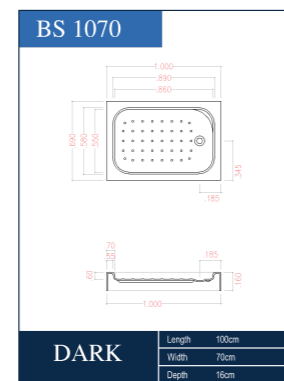

DARK BS1070 | SIZE 100X70

DETAILS :

SHOWER TRAY MODEL BS1070 WITH 100CM LONG, 70CM WIDTH, 16CM DEPTH .THE SHOWER TRAYS COLLECTION OF OURS IS SUSTAINABLE , DURABLE AND FRESH DESIGNED. THESE SHOWER'S PANEL ARE MADE WITH SAME ACRYLIC SHEET OF THE SHOWER SO YOU COULD ENJOY FIXING IT ON TILES AT EASE. FOOT STEP DRIANGE COULD INSTALLED.

GUARANTEE: ALL OF OUR AMAZING BATHTUBS PRODUCTS COMES WITH A WHOLE 5 YEARS WARRENTY

DESCRIPTION: DARK- STYLISH AND MYSTERIOUS, DON'T PLAY WITH IT JUST TAKE SHOWER AND RUN.

DYNAMIC BS1270 | SIZE 120X70

DETAILS :

SHOWER TRAY MODEL BS1270 WITH 120CM LONG, 70CM WIDTH, 16CM DEPTH THE SHOWER TRAYS COLLECTION OF OURS IS SUSTAINABLE , DURABLE AND FRESH DESIGNED. THESE SHOWER'S PANEL ARE MADE WITH SAME ACRYLIC SHEET OF THE SHOWER SO YOU COULD ENJOY FIXING IT ON TILES AT EASE. FOOT STEP DRIANGE COULD INSTALLED.

GUARANTEE: ALL OF OUR AMAZING BATHTUBS PRODUCTS COMES WITH A WHOLE 5 YEARS WARRENTY

DESCRIPTION: DYNAMIC- SPECIAL AMENITY OF LIFE, SAFE, RELIABLE, ANIT-SLIDING BOTTOM AND DESIGN ARE MORE SUITABLE FOR YOUR BATHROOM.