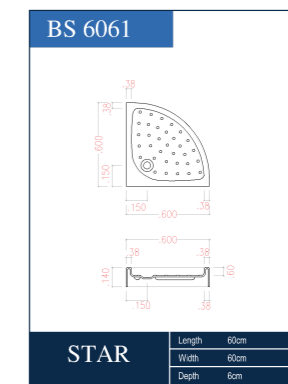

STAR BS6060 | SIZE 60X60

DETAILS :

SHOWER TRAY MODEL BS6060 WITH 60CM LONG, 60CM WIDTH, 6CM DEPTH. THE SHOWER TRAYS COLLECTION OF OURS IS SUSTAINABLE , DURABLE AND FRESH DESIGNED. THESE SHOWER'S PANEL ARE MADE WITH SAME ACRYLIC SHEET OF THE SHOWER SO YOU COULD ENJOY FIXING IT ON TILES AT EASE. FOOT STEP DRIANGE COULD INSTALLED.

GUARANTEE: ALL OF OUR AMAZING BATHTUBS PRODUCTS COMES WITH A WHOLE 5 YEARS WARRENTY

DESCRIPTION: STAR – IS REALLY STAR! WHERE YOU CAN CHOOSE WHATEVER MODEL THAT WOULD FITS YOUR NEED WHEN THE SPACE IS AT PREMIUM. ITS DESIGN IS VERY UNIQUE.

STAR BS6061 | SIZE 60X60

DETAILS :

SHOWER TRAY MODEL BS6061 WITH 60CM LONG, 60CM WIDTH, 6CM DEPTH. THE SHOWER TRAYS COLLECTION OF OURS IS SUSTAINABLE , DURABLE AND FRESH DESIGNED. THESE SHOWER'S PANEL ARE MADE WITH SAME ACRYLIC SHEET OF THE SHOWER SO YOU COULD ENJOY FIXING IT ON TILES AT EASE. FOOT STEP DRIANGE COULD INSTALLED.

GUARANTEE: ALL OF OUR AMAZING BATHTUBS PRODUCTS COMES WITH A WHOLE 5 YEARS WARRENTY

DESCRIPTION: STAR – IS REALLY STAR! WHERE YOU CAN CHOOSE WHATEVER MODEL THAT WOULD FITS YOUR NEED WHEN THE SPACE IS AT PREMIUM. ITS DESIGN IS VERY UNIQUE.