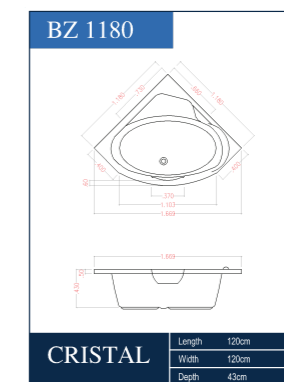

VIEIRA BZ9090 | SIZE 90X90

DETAILS :

CORNER BATHTUB MODEL BZ9090 WITH 90CM LONG, 90CM WIDTH, 36CM DEPTH AND 27L CAPACITY .THIS DESIGN IS CAPABLE TO INSTALL ONE SHORT CURVED STEEFOOT FIBERGLASS PANEL, IRON STAND AND WATER DRIANAGE.ITS SHOWER TRAY MORE THAN A BATHTUB. **NOTE WHEN IRON STAND INSTALLED THE TOTAL HIGHT OF THE BATHTUB FROM THE GROUND WOULD BE 60CM.**

GUARANTEE: ALL OF OUR AMAZING BATHTUBS PRODUCTS COMES WITH A WHOLE 5 YEARS WARRENTY

DESCRIPTION: VIEIRA- WHERE SPACE IS AT PREMIUM, AND THE NEED FOR DEPTH, VIEIRA WOULD FIT IN SO EASILY AND ELEGANTLY. AND SAFE YOUR DAY.

CRISTAL BZ1180 | SIZE 120X120

DETAILS :

CORNER BATHTUB MODEL BZ 1180 WITH 120CM LONG, 120CM WIDTH, 43CM DEPTH AND 60L CAPACITY .THIS DESIGN IS CAPABLE TO INSTALL ONE LONG CURVED FIBERGLASS PANEL,IRON STAND AND WATER DRIANAGE. ALONG WITH WHIRPOOL SYSTEM AND ACCESSORIES. **NOTE WHEN IRON STAND INSTALLED THE TOTAL HIGHT OF THE BATHTUB FROM THE GROUND WOULD BE 60CM.**

GUARANTEE: ALL OF OUR AMAZING BATHTUBS PRODUCTS COMES WITH A WHOLE 5 YEARS WARRENTY

DESCRIPTION: CRISTAL- ALL OF OUR CORNER BATHTUBS FEATURE THE BEST DESIGN, QUALITY AND EXCELLENT VALUE FOR MONEY. RAGOZA IS THE BEST OF THE BEST.