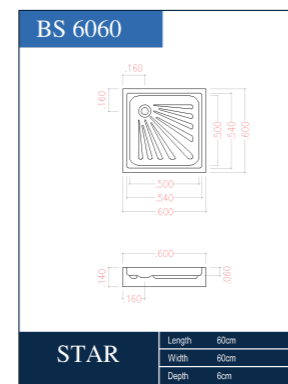

STAR BS6060 | SIZE 60X60

DETAILS :

SHOWER TRAY MODEL BS6060 WITH 60CM LONG, 60CM WIDTH, 6CM DEPTH. THE SHOWER TRAYS COLLECTION OF OURS IS SUSTAINABLE , DURABLE AND FRESH DESIGNED. THESE SHOWER'S PANEL ARE MADE WITH SAME ACRYLIC SHEET OF THE SHOWER SO YOU COULD ENJOY FIXING IT ON TILES AT EASE. FOOT STEP DRIANGE COULD INSTALLED.

GUARANTEE: ALL OF OUR AMAZING BATHTUBS PRODUCTS COMES WITH A WHOLE 5 YEARS WARRENTY

DESCRIPTION: STAR – IS REALLY STAR! WHERE YOU CAN CHOOSE WHATEVER MODEL THAT WOULD FITS YOUR NEED WHEN THE SPACE IS AT PREMIUM. ITS DESIGN IS VERY UNIQUE.

STAR BS6061 | SIZE 60X60

DETAILS :

SHOWER TRAY MODEL BS6061 WITH 60CM LONG, 60CM WIDTH, 6CM DEPTH. THE SHOWER TRAYS COLLECTION OF OURS IS SUSTAINABLE , DURABLE AND FRESH DESIGNED. THESE SHOWER'S PANEL ARE MADE WITH SAME ACRYLIC SHEET OF THE SHOWER SO YOU COULD ENJOY FIXING IT ON TILES AT EASE. FOOT STEP DRIANGE COULD INSTALLED.

GUARANTEE: ALL OF OUR AMAZING BATHTUBS PRODUCTS COMES WITH A WHOLE 5 YEARS WARRENTY

DESCRIPTION: STAR – IS REALLY STAR! WHERE YOU CAN CHOOSE WHATEVER MODEL THAT WOULD FITS YOUR NEED WHEN THE SPACE IS AT PREMIUM. ITS DESIGN IS VERY UNIQUE.