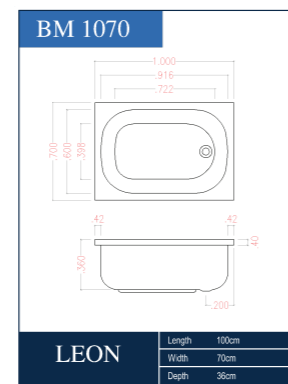

LEON BM1070 | SIZE 100X70

DETAILS :

RECTANGULAR BATHTUB MODEL BM1070 WITH 100CM LONG, 70CM WIDTH, 36CM DEPTH AND 29L CAPACITY .THIS DESIGN GOT 2 SIZES EACH SIZE IS CAPABLE TO INSTALL TWO SIDED ACRYLIC PANEL,IRON STAND AND WATER DRIANAGE. **NOTE WHEN IRON STAND INSTALLED THE TOTAL HIGHT OF THE BATHTUB FROM THE GROUND WOULD BE 60CM.**

Note: this model is available with or without built in seat.

SKY BM1270 | SIZE 120X70

DETAILS :

RECTANGULAR BATHTUB MODEL BM1270 WITH 120CM LONG, 70CM WIDTH, 36CM DEPTH AND 30L CAPACITY .THIS DESIGN GOT 2 SIZES EACH SIZE IS CAPABLE TO INSTALL TWO SIDED ACRYLIC PANEL,IRON STAND AND WATER DRIANAGE. **NOTE WHEN IRON STAND INSTALLED THE TOTAL HIGHT OF THE BATHTUB FROM THE GROUND WOULD BE 60CM, WITH THE POSSIBILITY TO CHOOSE BETWEEN THE HEIGHT 60 CM OR 50 CM.**

Note: this model is available with or without built in seat.

SEVILLA BM14704 | SIZE 140X70

DETAILS :

RECTANGULAR BATHTUB MODEL BM14704 WITH 140CM LONG, 70CM WIDTH, 36CM DEPTH AND 35L CAPACITY. THIS DESIGN GOT 2 SIZES AND ALSO COME WITH SEATS,EACH SIZE IS CAPABLE TO INSTALL TWO SIDED ACRYLIC PANEL,IRON STAND AND WATER DRIANAGE. ALONG WITH WHIRPOOL SYSTEM. **NOTE WHEN IRON STAND INSTALLED THE TOTAL HIGHT OF THE BATHTUB FROM THE GROUND WOULD BE 60CM, WITH THE POSSIBILITY TO CHOOSE BETWEEN THE HEIGHT 60 CM OR 50 CM.**

Note: this model is available with or without built in seat.

DEVILLA BM1571 | SIZE 150X70

CLEAVER BM16710 | SIZE 160X70

DETAILS :

RECTANGULAR BATHTUB MODEL BM1571 WITH 150CM LONG, 70CM WIDTH, 36CM DEPTH AND 38L CAPACITY. THIS DESIGN GOT 2 SIZES AND ALSO COME WITH SEATS, EACH SIZE IS CAPABLE TO INSTALL TWO SIDED ACRYLIC PANEL, IRON STAND AND WATER DRIANAGE. ALONG WITH WHIRPOOL SYSTEM. **NOTE WHEN IRON STAND INSTALLED THE TOTAL HIGHT OF THE BATHTUB FROM THE GROUND WOULD BE 60CM, WITH THE POSSIBILITY TO CHOOSE BETWEEN THE HEIGHT 60 CM OR 50 CM.**