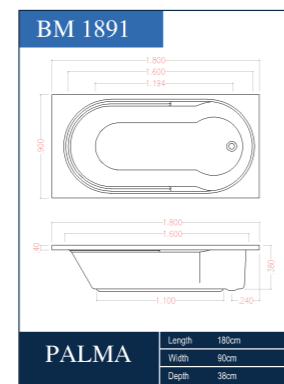

DETAILS :

RECTANGULAR BATHTUB MODEL BM1891 WITH 180CM LONG, 90CM WIDTH, 38CM DEPTH AND 62L CAPACITY .THIS IS CAPABLE TO INSTALL TWO SIDED ACRYLIC PANEL,IRON STAND AND WATER DRIANAGE.ALONG WITH WHIRPOOL SYSTEM AND ACCESSORIES. ALSO IT COME WITH SEAT. **NOTE WHEN IRON STAND INSTALLED THE TOTAL HIGHT OF THE BATHTUB FROM THE GROUND WOULD BE 60CM.**

GUARANTEE: ALL OF OUR AMAZING BATHTUBS PRODUCTS COMES WITH A WHOLE 5 YEARS WARRENTY

DESCRIPTION: PALMA- ATTRACTIVE, AMAZING AND SPACIOUS BATHTUB.YOU WILL NEVER FORGET HOW YOU ENJOYED TAKING A BATH IN THAT.