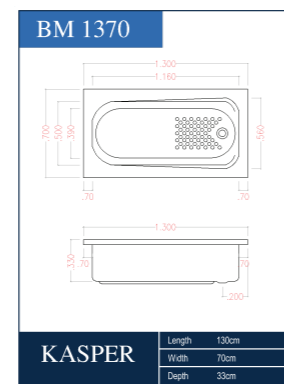

LEON BM1070 | SIZE 100X70

DETAILS :

RECTANGULAR BATHTUB MODEL BM1070 WITH 100CM LONG, 70CM WIDTH, 36CM DEPTH AND 29L CAPACITY .THIS DESIGN GOT 2 SIZES EACH SIZE IS CAPABLE TO INSTALL TWO SIDED ACRYLIC PANEL,IRON STAND AND WATER DRIANAGE. **NOTE WHEN IRON STAND INSTALLED THE TOTAL HIGHT OF THE BATHTUB FROM THE GROUND WOULD BE 60CM.**

Note: this model is available with or without built in seat.

KASPER BM1370 | SIZE 130X70

DETAILS :

RECTANGULAR BATHTUB MODEL BM1370 WITH 130CM LONG, 70CM WIDTH, 36CM DEPTH AND 32L CAPACITY .THIS DESIGN IS CAPABLE TO INSTALL TWO SIDED ACRYLIC PANEL,IRON STAND AND WATER DRIANAGE. **NOTE WHEN IRON STAND INSTALLED THE TOTAL HIGHT OF THE BATHTUB FROM THE GROUND WOULD BE 60CM, WITH THE POSSIBILITY TO CHOOSE BETWEEN THE HEIGHT 60 CM OR 50 CM.**

Note: this model is available with or without built in seat.

SEVILLA BM14704 | SIZE 140X70

DETAILS :

RECTANGULAR BATHTUB MODEL BM14704 WITH 140CM LONG, 70CM WIDTH, 36CM DEPTH AND 35L CAPACITY. THIS DESIGN GOT 2 SIZES AND ALSO COME WITH SEATS,EACH SIZE IS CAPABLE TO INSTALL TWO SIDED ACRYLIC PANEL,IRON STAND AND WATER DRIANAGE. ALONG WITH WHIRPOOL SYSTEM. **NOTE WHEN IRON STAND INSTALLED THE TOTAL HIGHT OF THE BATHTUB FROM THE GROUND WOULD BE 60CM, WITH THE POSSIBILITY TO CHOOSE BETWEEN THE HEIGHT 60 CM OR 50 CM.**