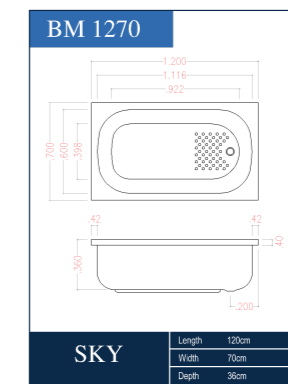

LEON BM1070 | SIZE 100X70

DETAILS :

RECTANGULAR BATHTUB MODEL BM1070 WITH 100CM LONG, 70CM WIDTH, 36CM DEPTH AND 29L CAPACITY .THIS DESIGN GOT 2 SIZES EACH SIZE IS CAPABLE TO INSTALL TWO SIDED ACRYLIC PANEL,IRON STAND AND WATER DRIANAGE. **NOTE WHEN IRON STAND INSTALLED THE TOTAL HIGHT OF THE BATHTUB FROM THE GROUND WOULD BE 60CM.**

Note: this model is available with or without built in seat.

SKY BM1270 | SIZE 120X70

DETAILS :

RECTANGULAR BATHTUB MODEL BM1270 WITH 120CM LONG, 70CM WIDTH, 36CM DEPTH AND 30L CAPACITY .THIS DESIGN GOT 2 SIZES EACH SIZE IS CAPABLE TO INSTALL TWO SIDED ACRYLIC PANEL,IRON STAND AND WATER DRIANAGE. **NOTE WHEN IRON STAND INSTALLED THE TOTAL HIGHT OF THE BATHTUB FROM THE GROUND WOULD BE 60CM, WITH THE POSSIBILITY TO CHOOSE BETWEEN THE HEIGHT 60 CM OR 50 CM.**

Note: this model is available with or without built in seat.

KASPER BM1370 | SIZE 130X70

DETAILS :

RECTANGULAR BATHTUB MODEL BM1370 WITH 130CM LONG, 70CM WIDTH, 36CM DEPTH AND 32L CAPACITY .THIS DESIGN IS CAPABLE TO INSTALL TWO SIDED ACRYLIC PANEL,IRON STAND AND WATER DRIANAGE. **NOTE WHEN IRON STAND INSTALLED THE TOTAL HIGHT OF THE BATHTUB FROM THE GROUND WOULD BE 60CM, WITH THE POSSIBILITY TO CHOOSE BETWEEN THE HEIGHT 60 CM OR 50 CM.**

Note: this model is available with or without built in seat.

SEVILLA BM14704 | SIZE 140X70

DETAILS :

RECTANGULAR BATHTUB MODEL BM14704 WITH 140CM LONG, 70CM WIDTH, 36CM DEPTH AND 35L CAPACITY. THIS DESIGN GOT 2 SIZES AND ALSO COME WITH SEATS,EACH SIZE IS CAPABLE TO INSTALL TWO SIDED ACRYLIC PANEL,IRON STAND AND WATER DRIANAGE. ALONG WITH WHIRPOOL SYSTEM. **NOTE WHEN IRON STAND INSTALLED THE TOTAL HIGHT OF THE BATHTUB FROM THE GROUND WOULD BE 60CM, WITH THE POSSIBILITY TO CHOOSE BETWEEN THE HEIGHT 60 CM OR 50 CM.**