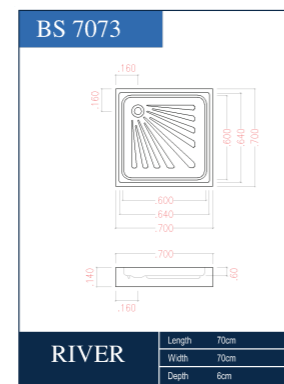

DETAILS :

SHOWER TRAY MODEL BS7073 WITH 70CM LONG, 70CM WIDTH, 6CM DEPTH. THE SHOWER TRAYS COLLECTION OF OURS IS SUSTAINABLE , DURABLE AND FRESH DESIGNED. THESE SHOWER'S PANEL ARE MADE WITH SAME ACRYLIC SHEET OF THE SHOWER SO YOU COULD ENJOY FIXING IT ON TILES AT EASE. FOOT STEP DRIANGE COULD INSTALLED.

GUARANTEE: ALL OF OUR AMAZING BATHTUBS PRODUCTS COMES WITH A WHOLE 5 YEARS WARRENTY

DESCRIPTION: RIVER- THIS PLAIN DESIGN IS THE MOST UNIQUE ATTRACTIVE DESIGN TO OUR CUSTOMERS WHO CHOSE NOT TO GO WILD.