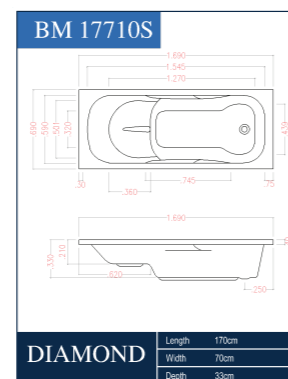

Note: this model is available with or without built in seat.