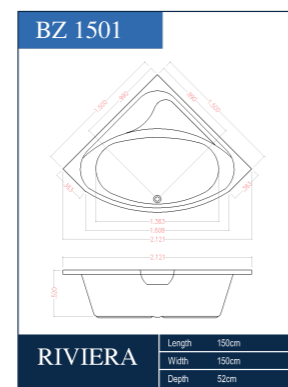

RIVIERA BZ1501 | SIZE 150X150

DETAILS :

CORNER BATHTUB MODEL BZ1501 WITH 150CM LONG, 150CM WIDTH, 52CM DEPTH AND 117L CAPACITY .THIS DESIGN IS CAPABLE TO INSTALL ONE LONG CURVED FIBERGLASS PANEL,IRON STAND AND WATER DRIANAGE. ALONG WITH WHIRPOOL SYSTEM AND ACCESSORIES. **NOTE WHEN IRON STAND INSTALLED THE TOTAL HIGHT OF THE BATHTUB FROM THE GROUND WOULD BE 60CM.**

GUARANTEE: ALL OF OUR AMAZING BATHTUBS PRODUCTS COMES WITH A WHOLE 5 YEARS WARRENTY

DESCRIPTION: RIVIERA- THE NEW WELL BEING CONCEPT. BATHTIME IS A TIME FOR SHARING.