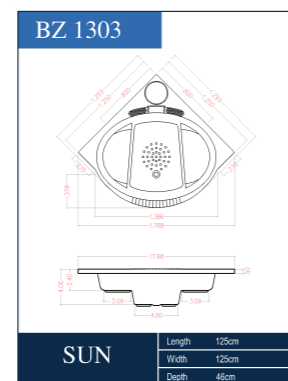

SUN BZ1303 | SIZE 125X125

DETAILS :

CORNER BATHTUB MODEL BZ1251 WITH 125CM LONG, 125CM WIDTH, 43CM DEPTH AND 63L CAPACITY .THIS DESIGN IS CAPABLE TO INSTALL ONE LONG CURVED FIBERGLASS PANEL,IRON STAND AND WATER DRIANAGE. ALONG WITH WHIRPOOL SYSTEM AND ACCESSORIES. **NOTE WHEN IRON STAND INSTALLED THE TOTAL HIGHT OF THE BATHTUB FROM THE GROUND WOULD BE 60CM.**

GUARANTEE: ALL OF OUR AMAZING BATHTUBS PRODUCTS COMES WITH A WHOLE 5 YEARS WARRENTY

DESCRIPTION: SUN- COULD BE USED TO PRODUCE CREATIVE DESIGNS IN BATHROOM.

STREAM BZ1402 | SIZE 140X140

DETAILS :

CORNER BATHTUB MODEL BZ1402 WITH 140CM LONG, 140CM WIDTH, 43CM DEPTH AND 85L CAPACITY .THIS DESIGN IS CAPABLE TO INSTALL ONE LONG CURVED FIBERGLASS PANEL,IRON STAND AND WATER DRIANAGE. ALONG WITH WHIRPOOL SYSTEM AND ACCESSORIES. **NOTE WHEN IRON STAND INSTALLED THE TOTAL HIGHT OF THE BATHTUB FROM THE GROUND WOULD BE 60CM.**

GUARANTEE: ALL OF OUR AMAZING BATHTUBS PRODUCTS COMES WITH A WHOLE 5 YEARS WARRENTY

DESCRIPTION: FARONI- IS INSPIRED FROM ANCIENT PHARAONIC CIVILIZATION. ADDING UP TO AN OVERALL SENSE OF ELEGANCE.